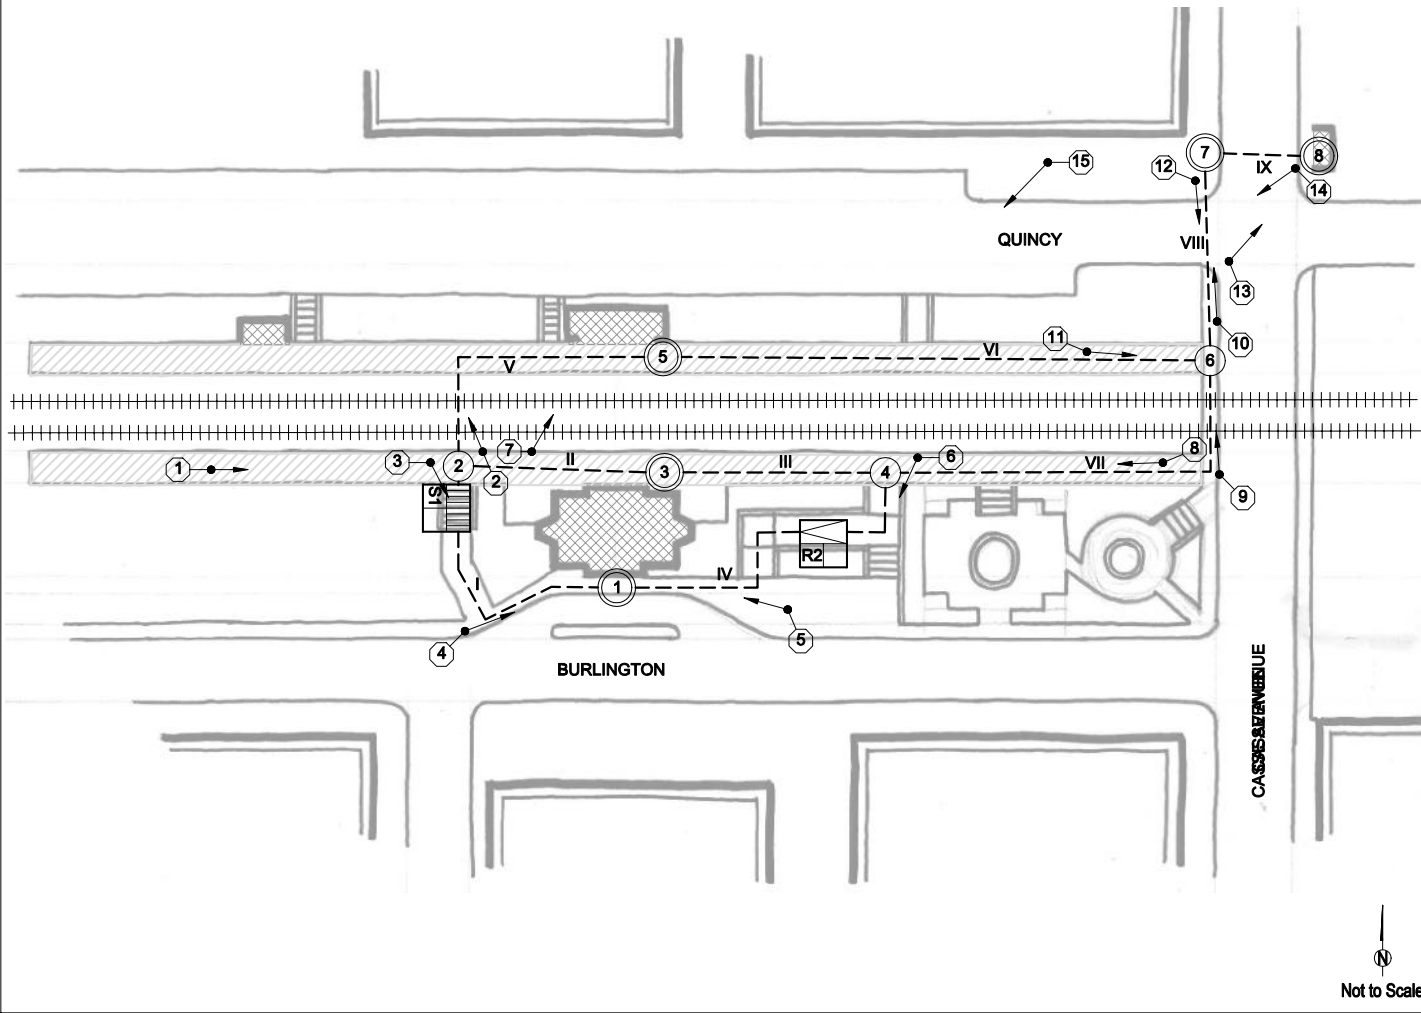

623 - WESTMONT (BNSF)

LEGEND

Standard Decision Point --- (1) ---	Photo Identifier --- (1) ---
Boarding Area --- (2) ---	Single Escalator --- [Escalator Symbol] ---
Segment Identifier --- XVI ---	Double Escalator --- [Escalator Symbol] ---
Stairs --- [Stairs Symbol S1] ---	Elevator --- [Elevator Symbol] or --- [Elevator Symbol] ---
Ramp --- [Ramp Symbol R2] ---	Rail Line --- [Rail Line Symbol] ---
Boarding Area [Boarding Area Symbol]	Shelter Area [Shelter Area Symbol]